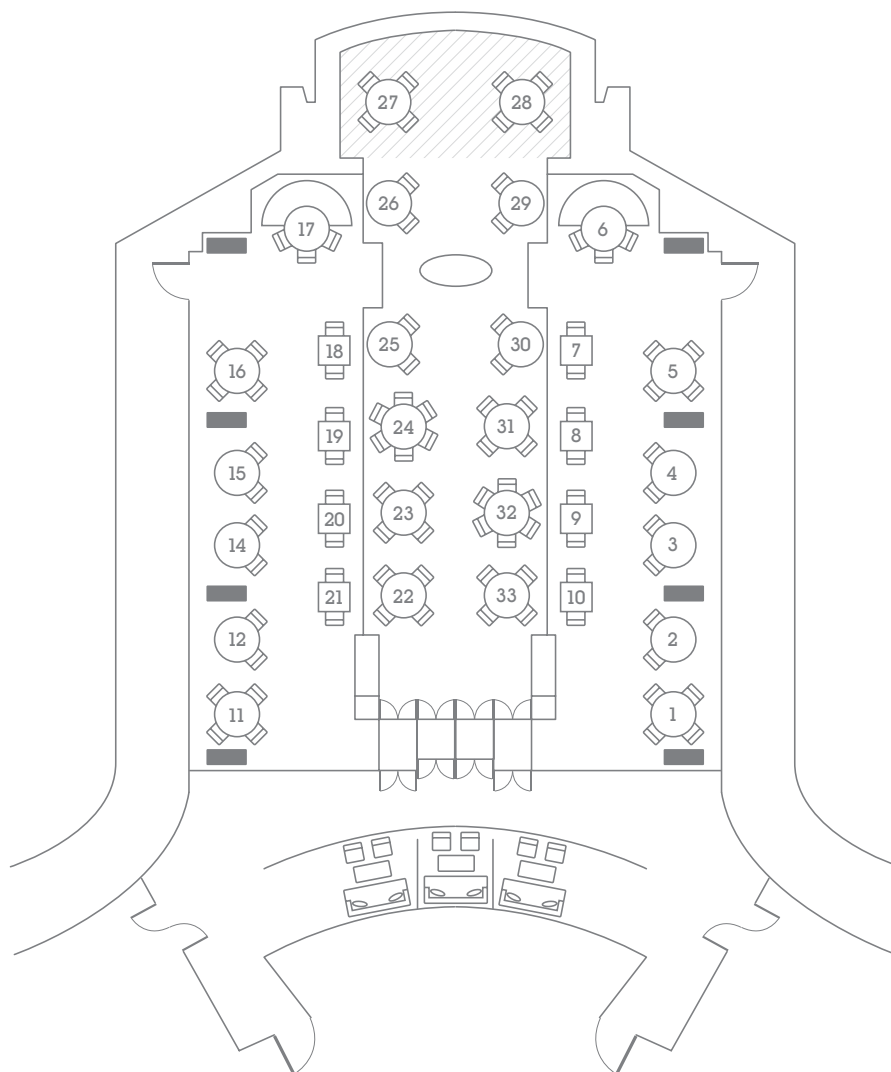

GALVIN at
WINDOWS
 RESTAURANT & BAR

Restaurant	Galvin at Windows
Location	Mayfair
Michelin-star	✓
Exclusive Hire	✓
Group Dining	✓
Private Dining	✓
WiFi	✓

	Exclusive Hire - Restaurant	Exclusive Hire - Bar	Exclusive Hire - Entire venue	Balcony area
Wheelchair Access	✓	✓	✓	✓
Seating	140	60	140	16-30
Standing	200	110	300	-
Natural Daylight	✓	✓	✓	✓